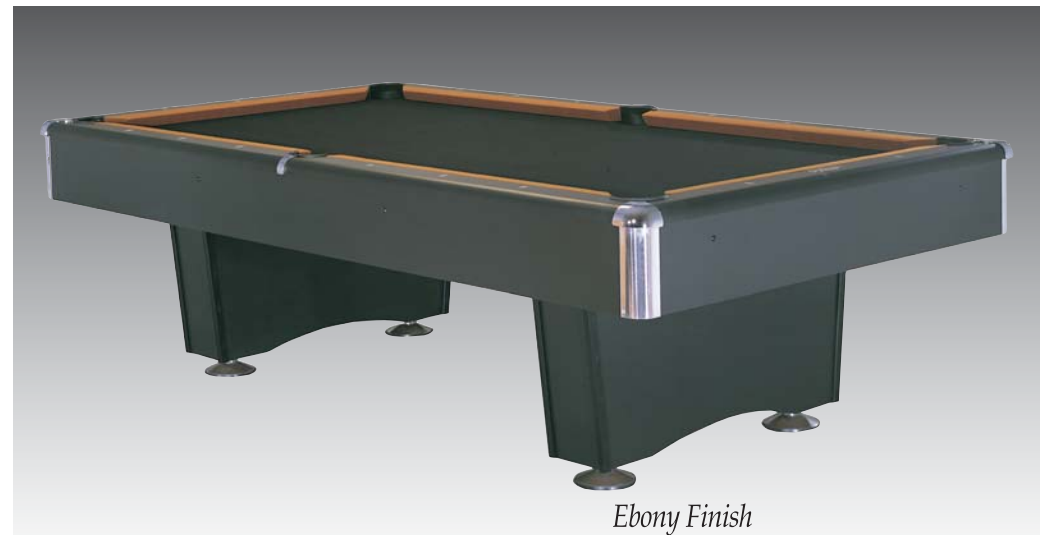

*Natural Finish*

*Ebony Finish*

### *The Addison*

*Oak Finish*

*Mahogany Finish*

## FINE CRAFTED TABLES BUILT TO LAST FOR GENERATIONS

- Available in Natural, Oak, Ebony and Mahogany finishes.
- Die-cast leg levelers and rail castings.
- Bolt together, metal-to-metal construction with interlocking support beams.
- Full 1" thick diamond-honed slate.
- Wear-resistant, high-pressure laminate top rails with inlaid diamond sites.
- Lifetime guarantee.